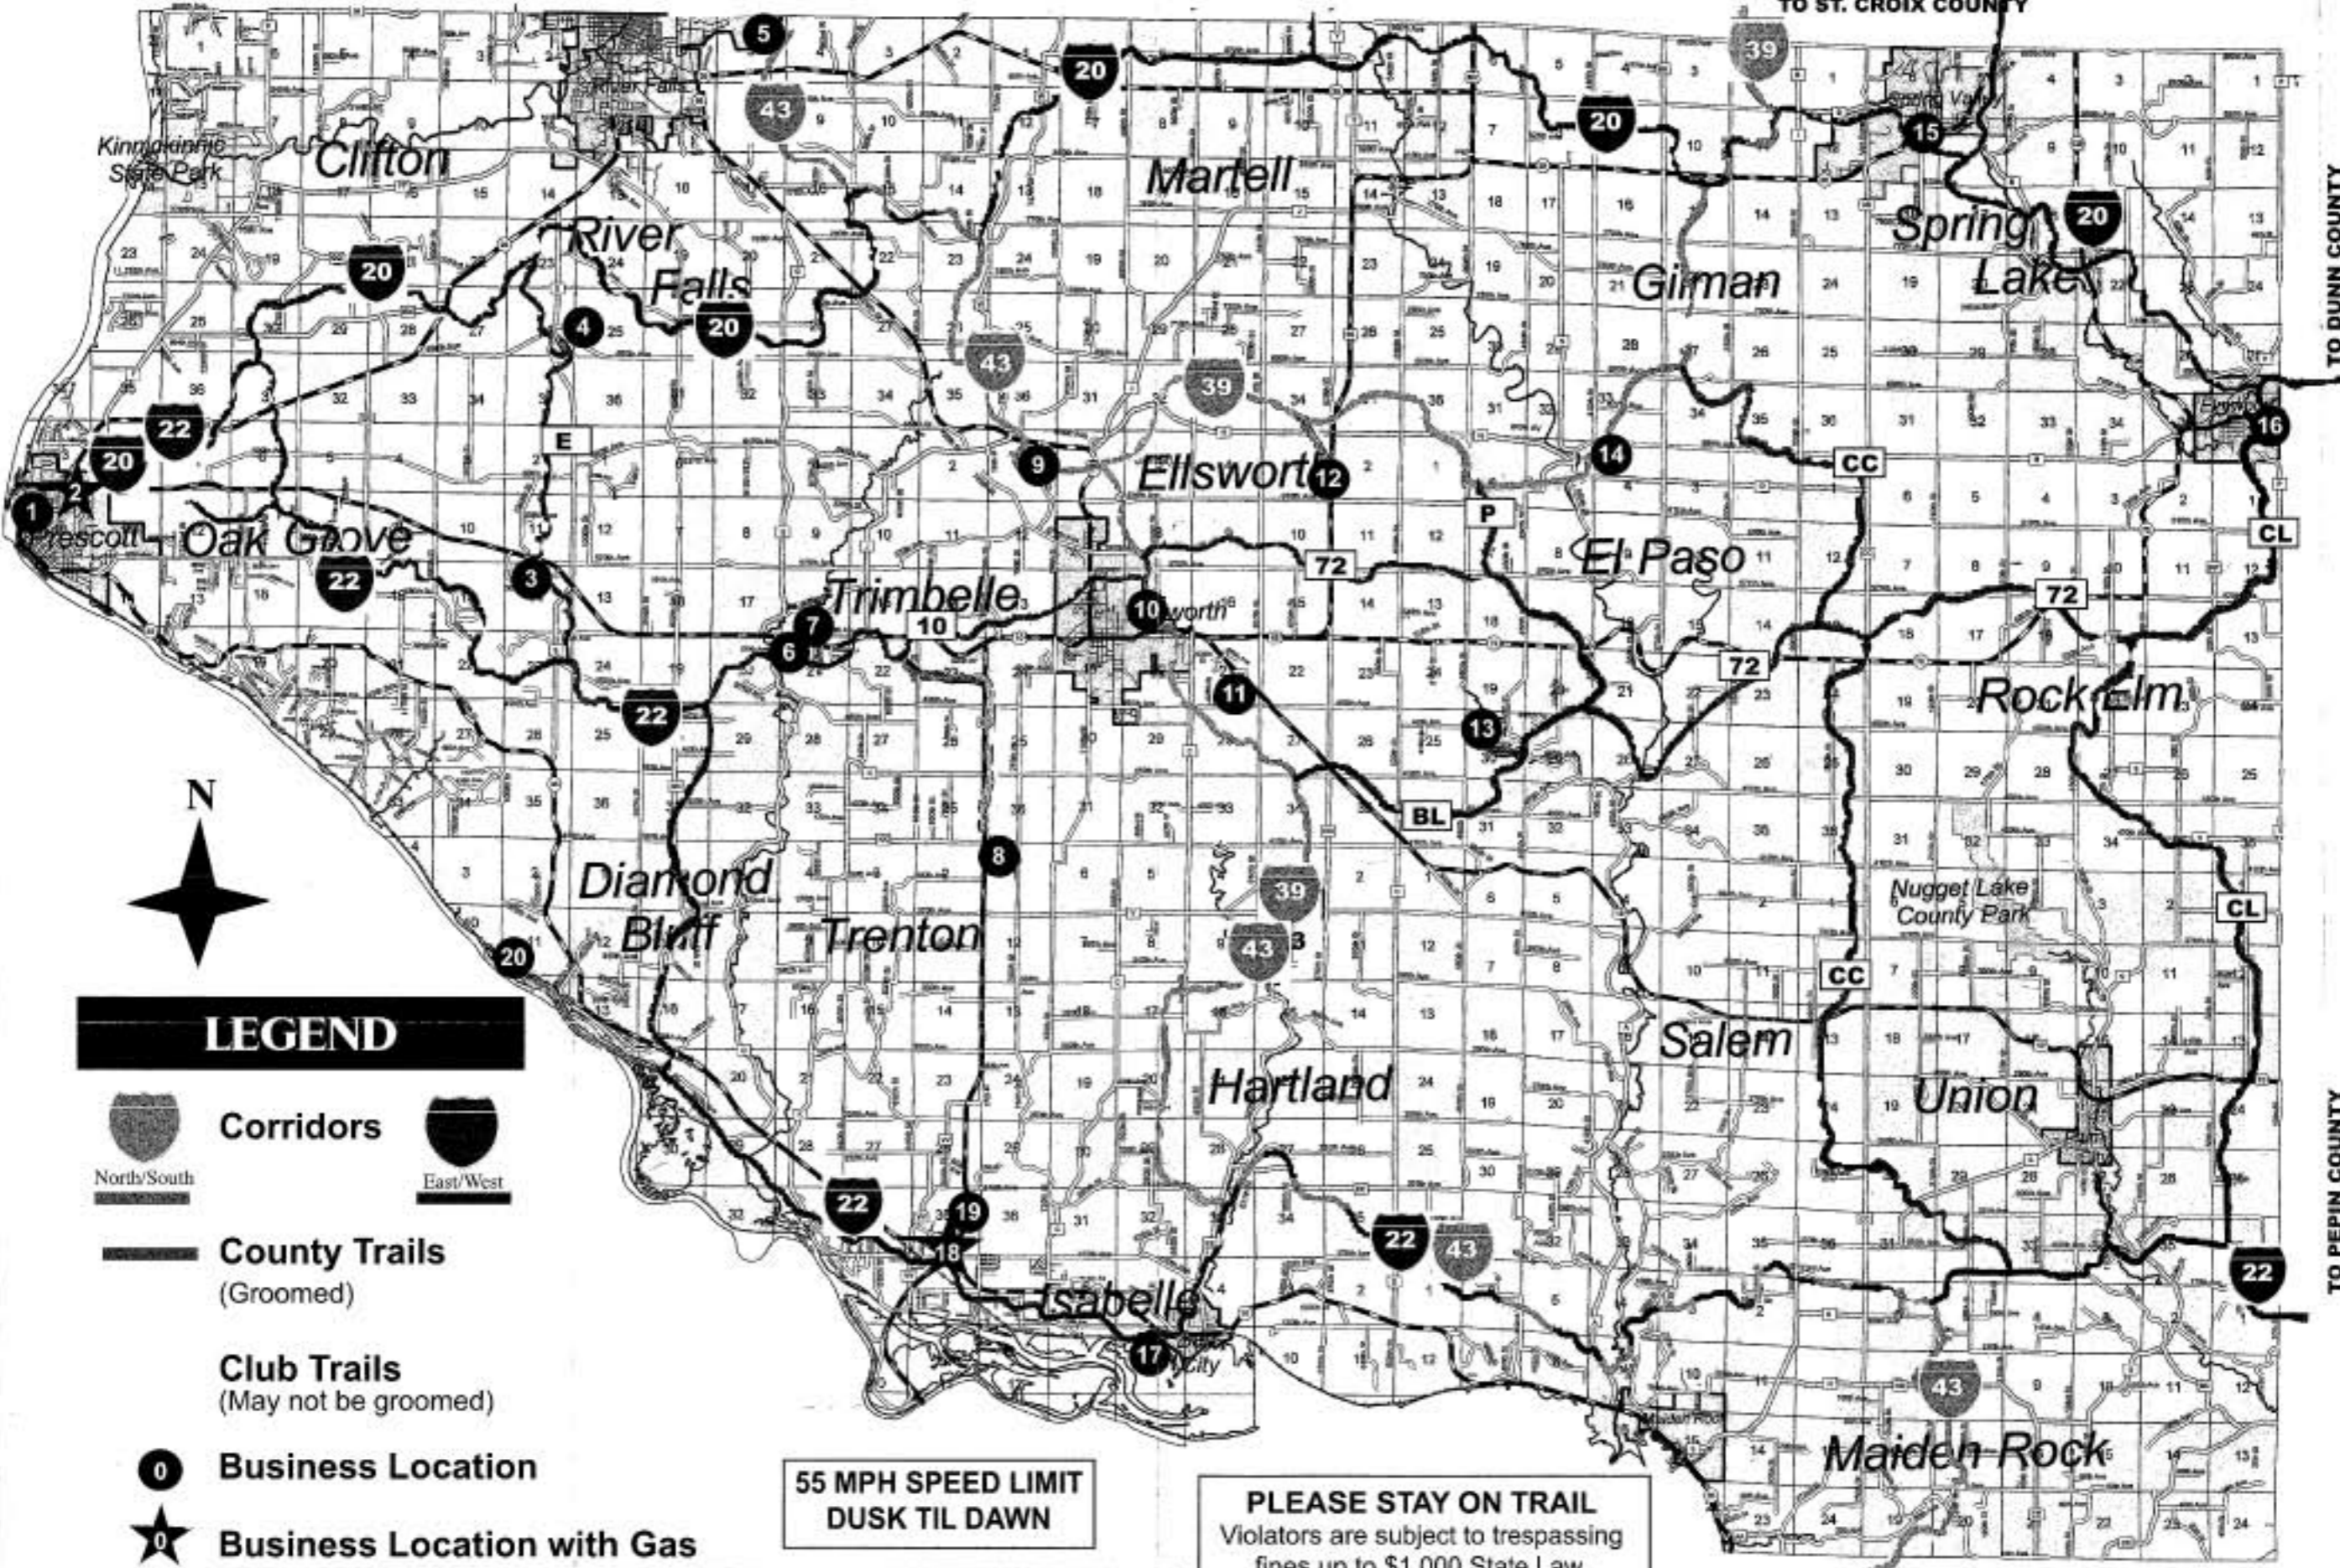

PIERCE COUNTY

TO ST. CROIX COUNTY

TO ST. CROIX COUNTY

TO DUNN COUNTY

TO PEPIN COUNTY

TO PEPIN COUNTY

LEGEND

Corridors
 North/South
 East/West

County Trails
 (Groomed)

Club Trails
 (May not be groomed)

Business Location

Business Location with Gas

Parking

**55 MPH SPEED LIMIT
DUSK TIL DAWN**

PLEASE STAY ON TRAIL
 Violators are subject to trespassing
 fines up to \$1,000 State Law.

The Pierce County Snowmobile Council assumes no liability as to trails (accuracy included), machines, or individuals. Please respect private and no trespassing signs. Stay on trails. Use extreme caution on lakes and streams. Obey all state laws and local ordinances. Do not operate snowmobiles on state highways or county roads.