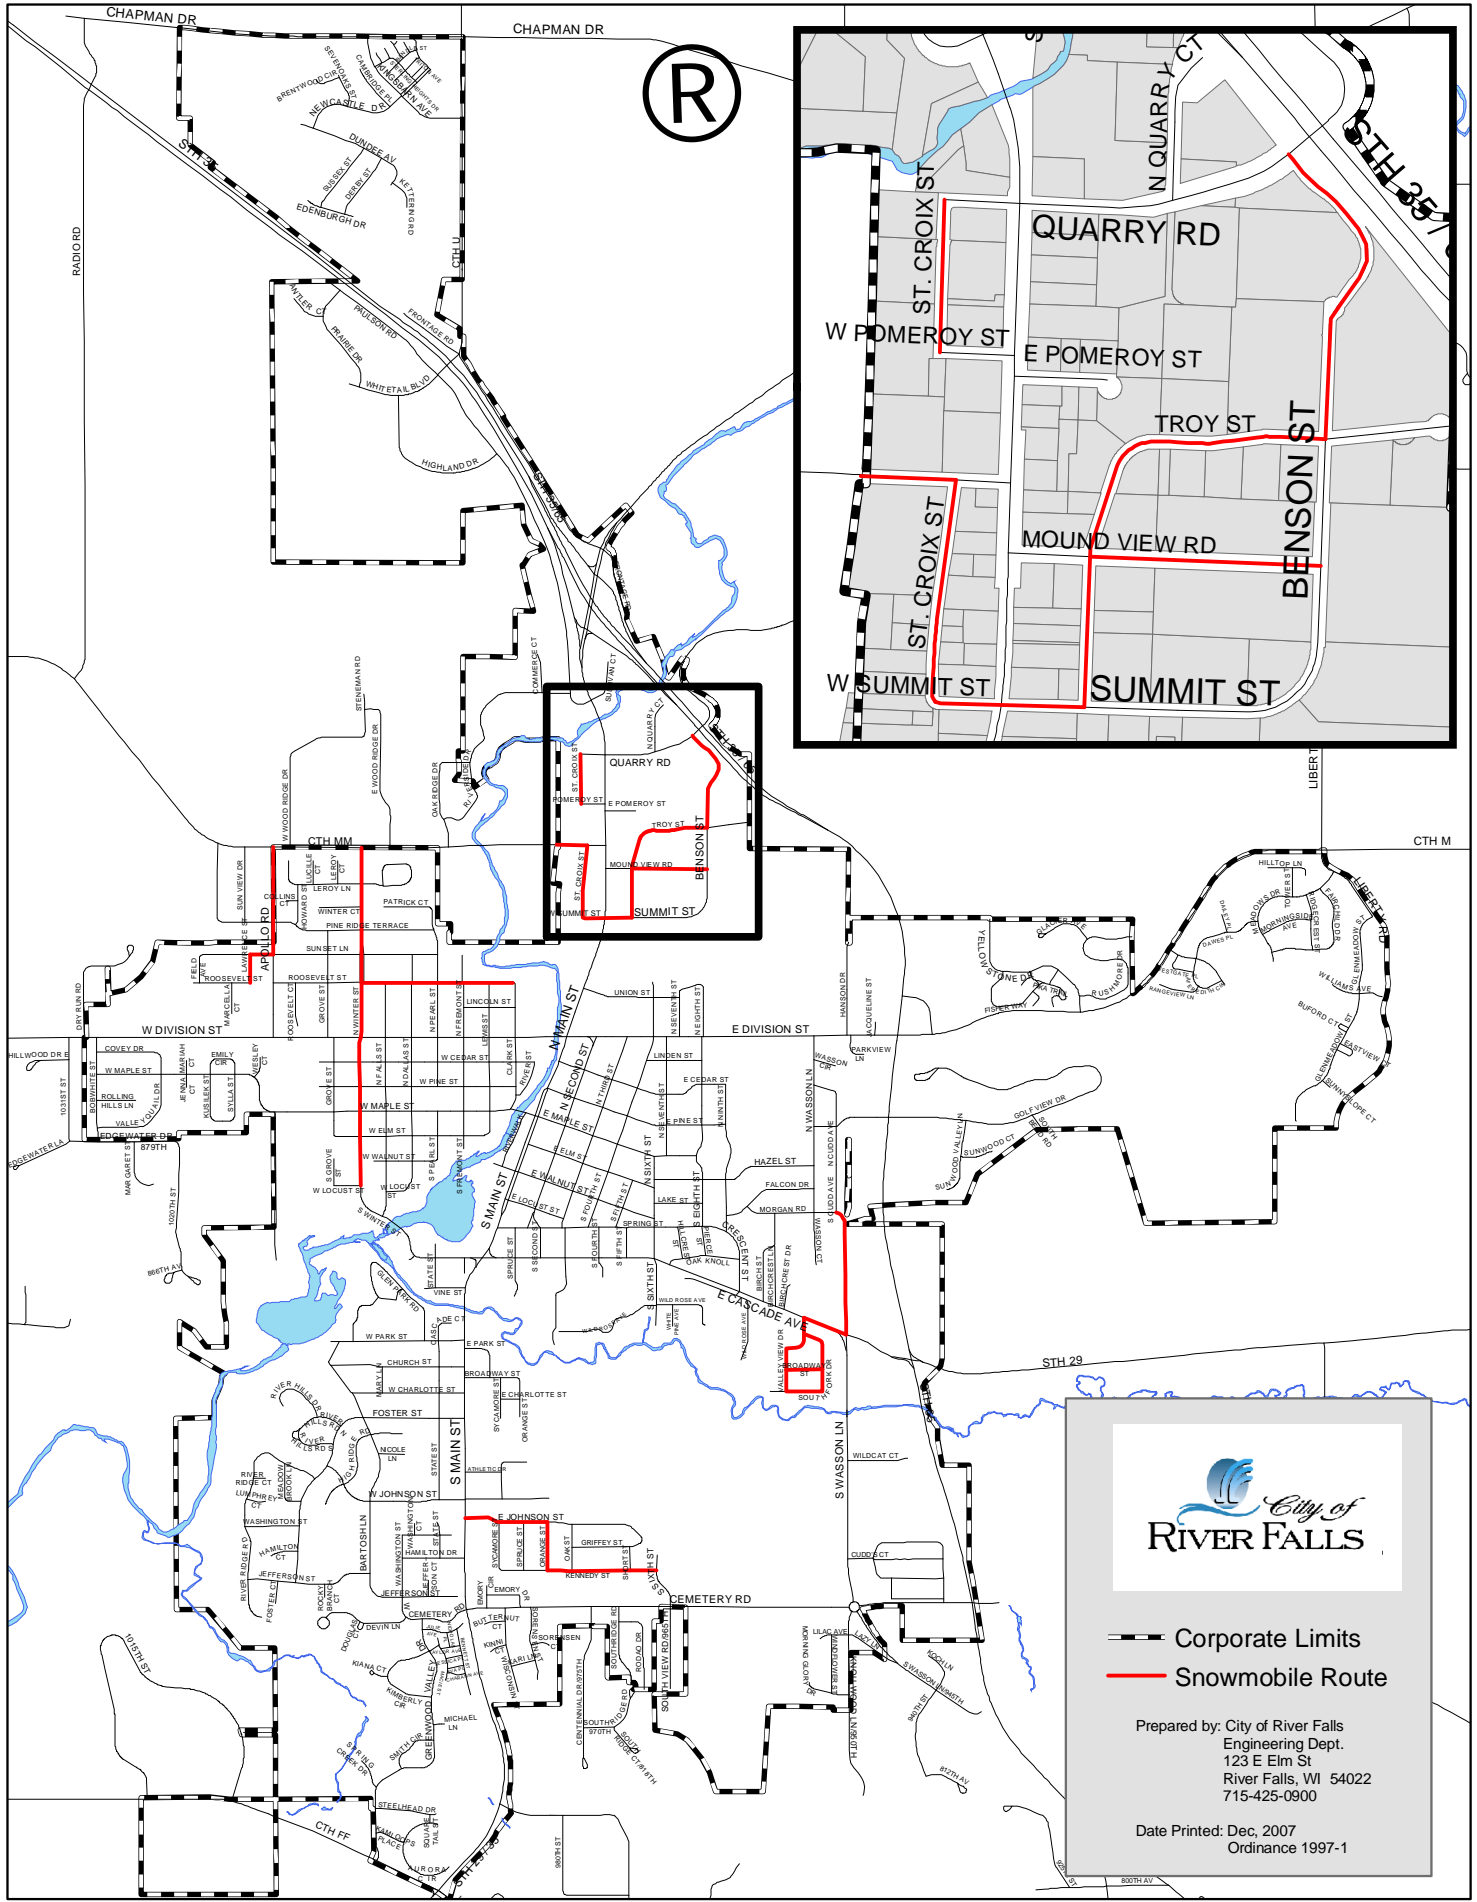

Snowmobile Route Map

- Corporate Limits
- Snowmobile Route

Prepared by: City of River Falls
 Engineering Dept.
 123 E Elm St
 River Falls, WI 54022
 715-425-0900

Date Printed: Dec, 2007
 Ordinance 1997-1