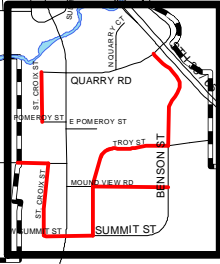

Snowmobile Route Map

- Corporate Limits
- Snowmobile Route

Prepared by: City of River Falls
 Engineering Dept.
 123 E Elm St
 River Falls, WI 54022
 715-425-0900

Date Printed: Dec, 2007
 Ordinance 1997-1