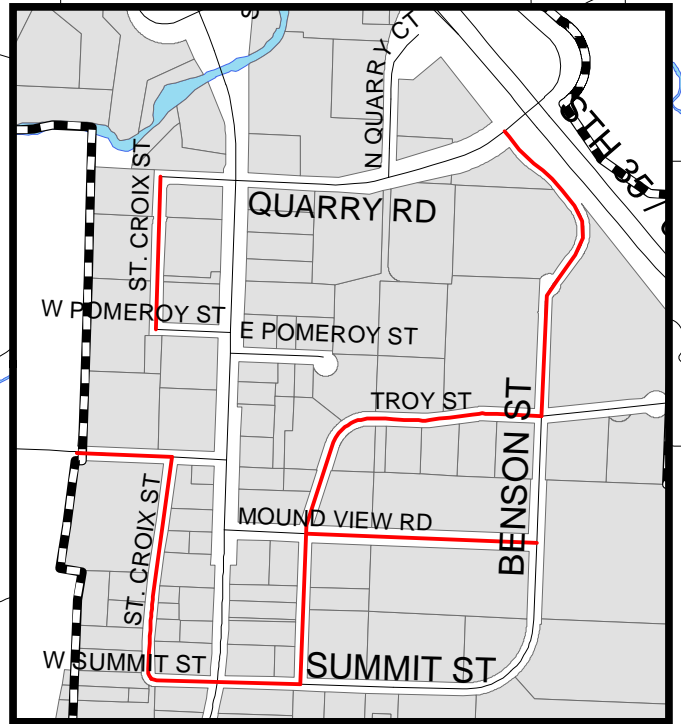

Snowmobile Route Map

- Corporate Limits
- Snowmobile Route

Prepared by: City of River Falls
 Engineering Dept.
 123 E Elm St
 River Falls, WI 54022
 715-425-0900

Date Printed: Dec, 2007
 Ordinance 1997-1